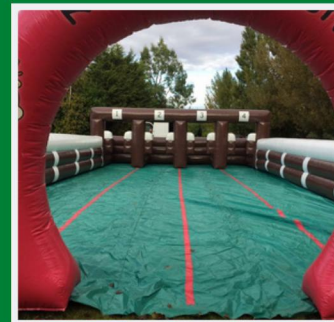

FESTIVE HIRE 2023/2024

WHY NOT MAKE YOUR FESTIVE EVENT SOMETHING REALLY SPECIAL BY ADDING ONE OR MORE OF OUR VERY UNUSUAL FESTIVE HIRE ITEMS?

Deluxe Xmas Castle
15x15 ft. £300

Standard Xmas Castle
15x15 ft £250.00

Rodeo Reindeer
15x15 ft £400.00
3 hours

Bouncy Snow Globe
15x15 ft. £395.00

Show Stopping Inflatable Snowman
30ft £500.00 or
£550.00 with lights and Music
must go on grass

Reindeer Dash. Large 15x17m For all ages.
4 Lane racing on child and adult reindeer hoppers
£550.00 Fantastic fun for all.

Prices ex vat and delivery

ICE QUEEN 0845 521 1157

WWW.ICEQUEEN.CO.UK

FESTIVE HIRE 2023/2024

**Santas Grotto
Grotto Only
10x12 ft. £275.0**

**Fully Dressed Deluxe Grotto. 12x12 ft
; a variety of display toys / throne and fencing.
£475.00. Santa not included.**

**15x15ft Christmas Pudding Castle
£395.00
Lights and Music can be added
£450.00**

**Photo Globes 8x8 feet £275.00
up to 5 people can sit inside to
have a photo taken.
Camera equipment not provided**

**Santa or Snowman Sumo Sets
2 x adult sized suits.
£175.00 per set with sumo ring.**